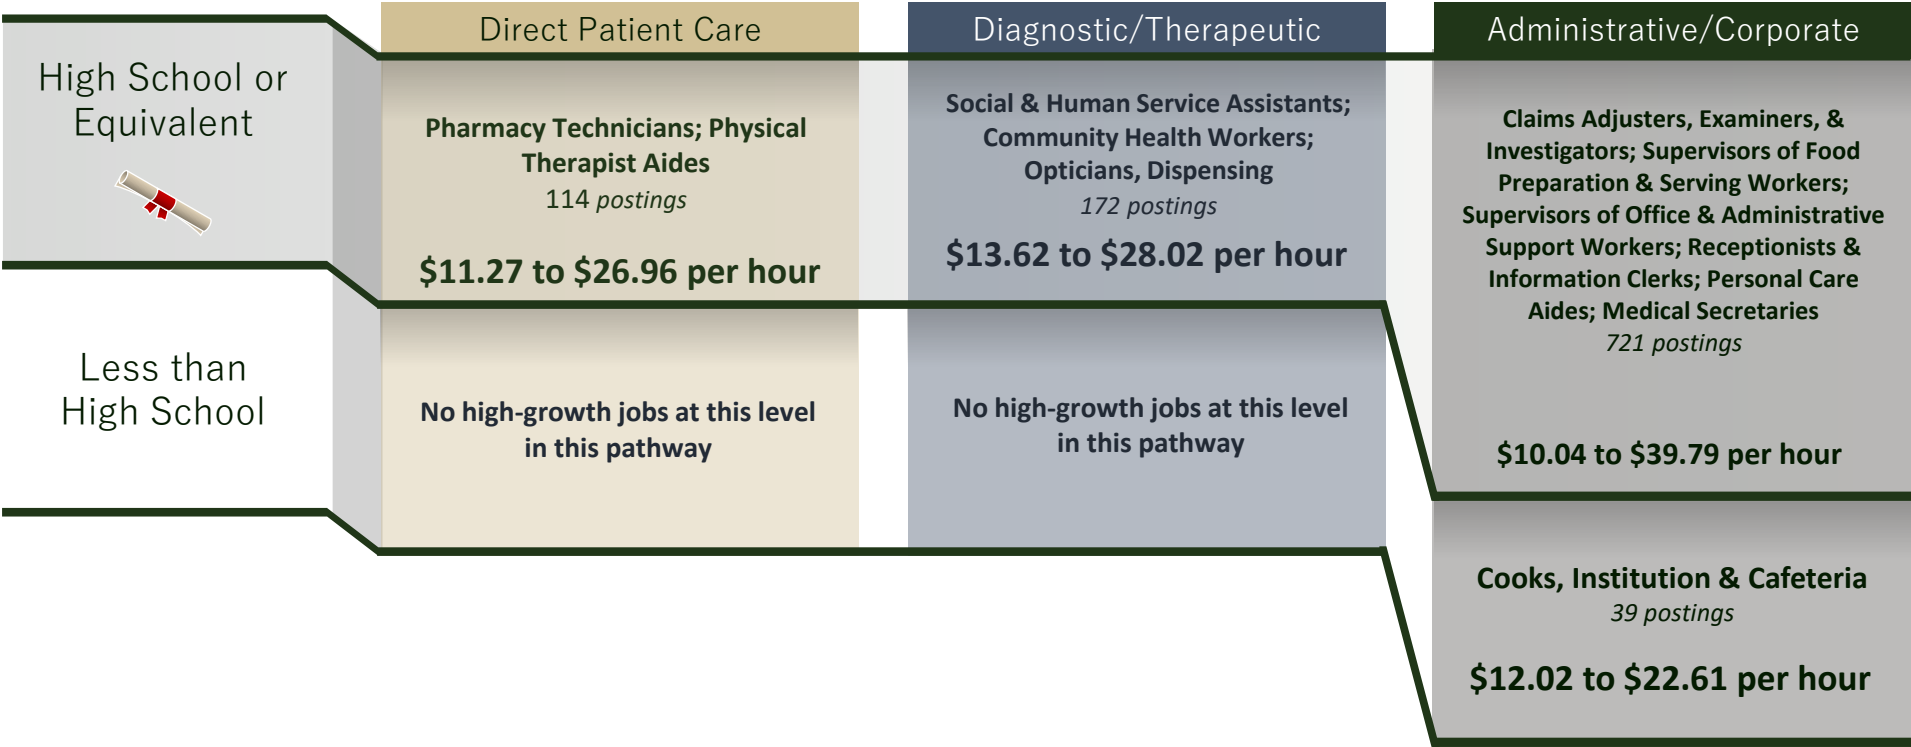

Source: Occupational Outlooks are based on staffing patterns provided by both O*NET & EMSI (2018 Q3). Job listings are obtained from EMSI (2018 Q3) & Career Builder data.