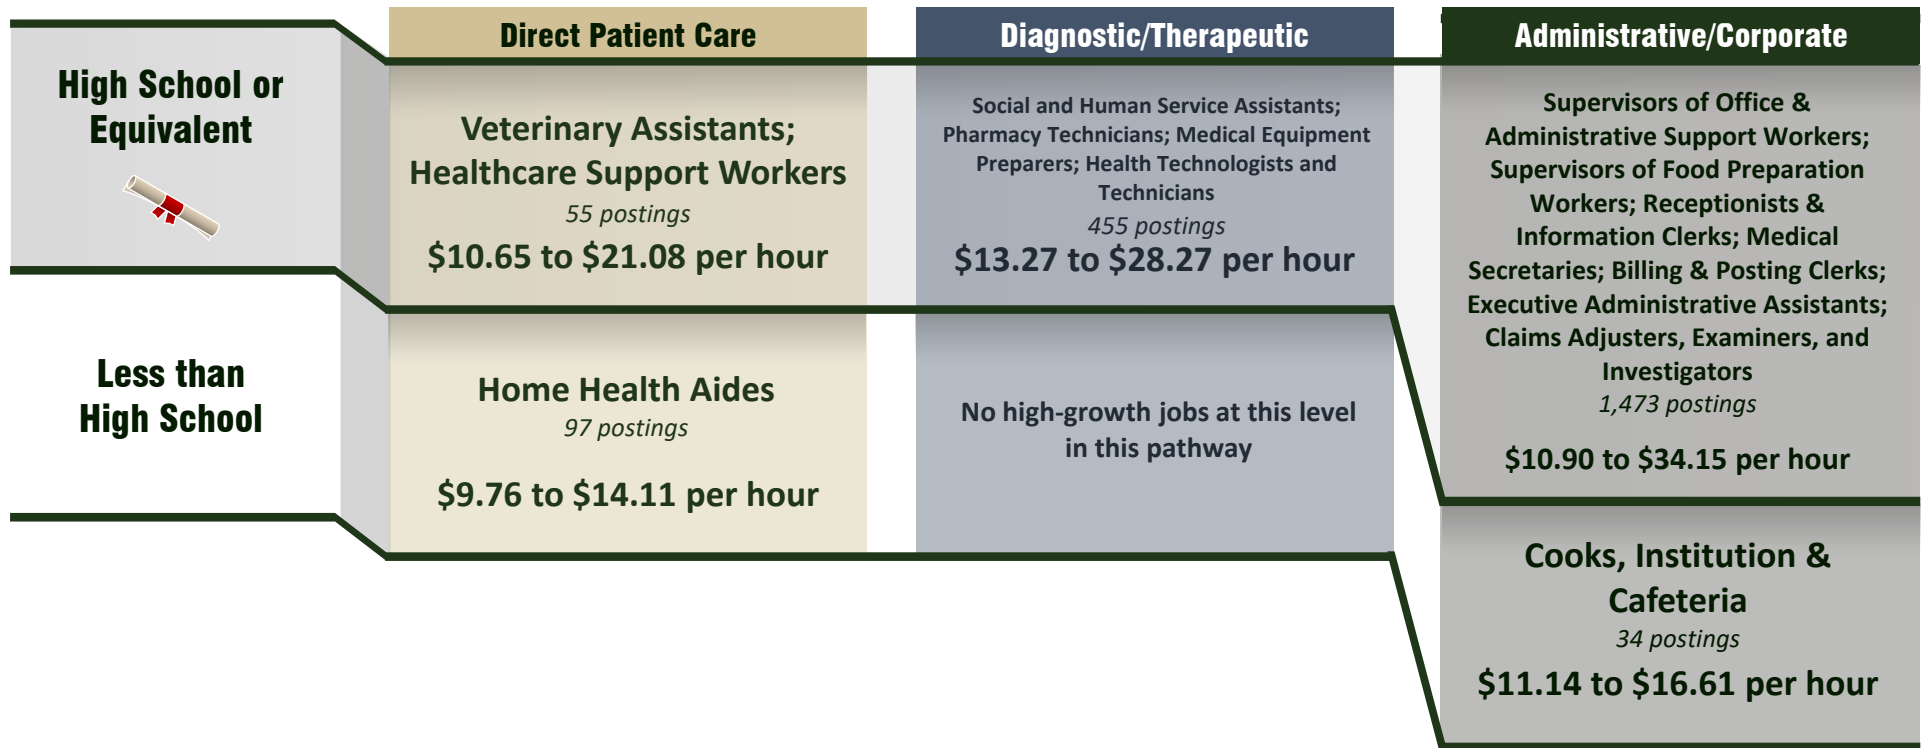

Source: Occupational Outlooks are based on staffing patterns provided by both O*NET and EMSI. Job listings are obtained from EMSI and Career Builder data.